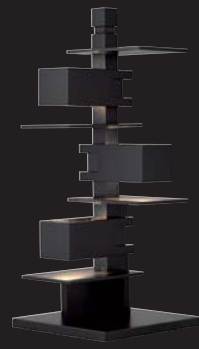

YAMAGIWA LIGHTING SPECIAL SALE

Direct lighting of dining and tea tables, and diffuse lighting through covers, enhance the colors and appeal of the arranged food and drink.

JAPANESE TABLEWARE SELECTION

There are numerous centers of china production through Japan. Producers showcased in this exhibition were chosen for superlative craftsmanship and exquisite use of colors.

Designer's collection

JAPANESE Gift & Present Items

KORANSHA Arita saga

初香蘭社 佐賀